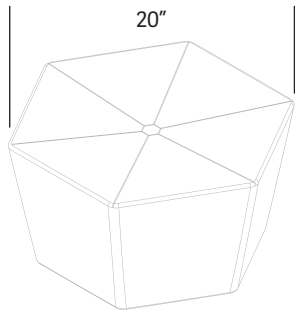

# GEMZ™ Small

This multi-function marvel allows you to flip the product on one side and use it as a stool. Flip it on its other side and you have a table. It's an ideal kids seating solution with a fun shape that's ready to be configured to your space.

Model #	Height	Top Width	Base Width	Weight
GM16-SM	13"	20"	13.5"	9 lbs