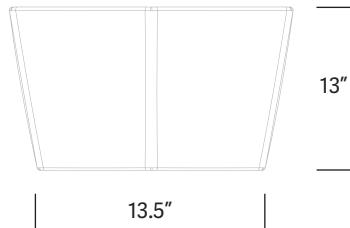

# GEMZ™ Small

This multi-function marvel allows you to flip the product on one side and use it as a stool. Flip it on its other side and you have a table. It's an ideal kids seating solution with a fun shape that's ready to be configured to your space.

Model #	Height	Top Width	Base Width	Weight
GM16-SM	13"	20"	13.5"	9 lbs